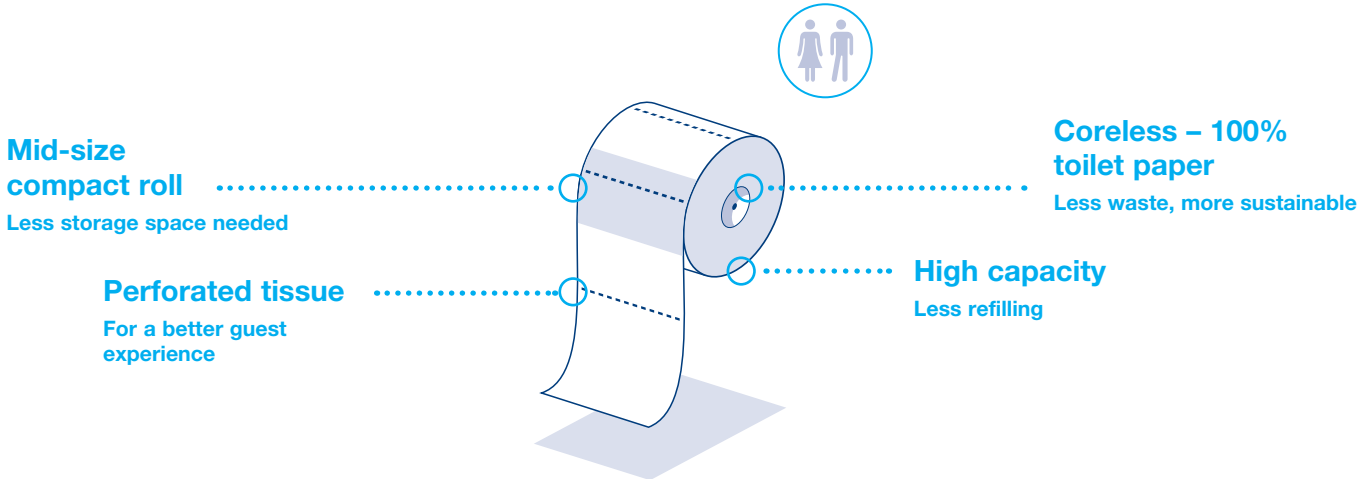

Less of the unnecessary, more paper

Our coreless toilet rolls are compact and last up to five times longer than conventional toilet rolls. Less time is spent on checking if toilet paper is available for your guests.