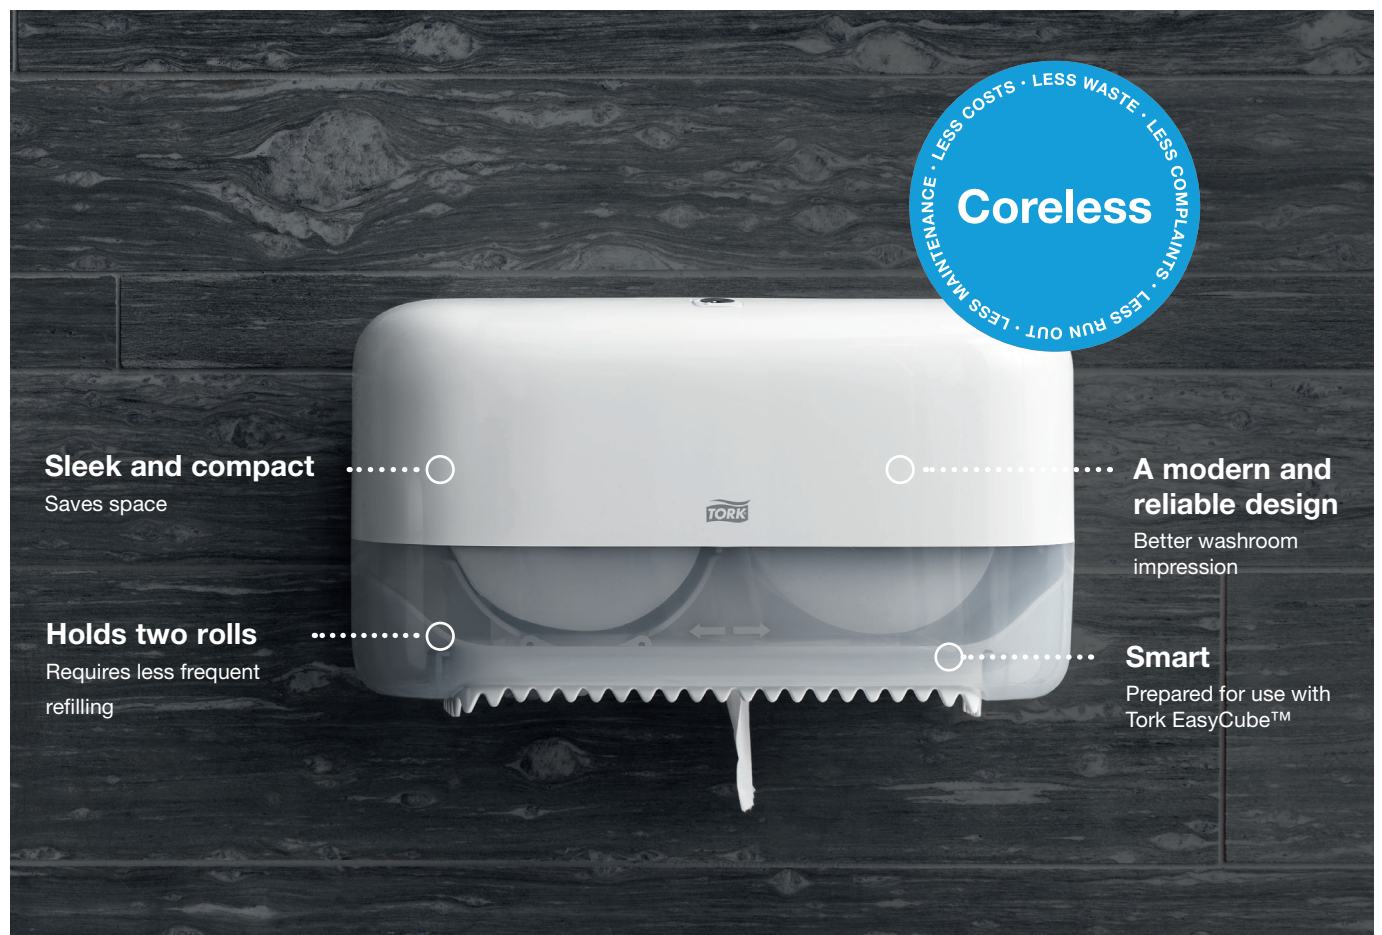

With less time spent on refilling and less risk of run outs, your staff can focus on what really matters – your guests' experience.

With this in mind, prepare to be surprised by getting less.

**2=9**  
Two coreless rolls equals nine standard rolls